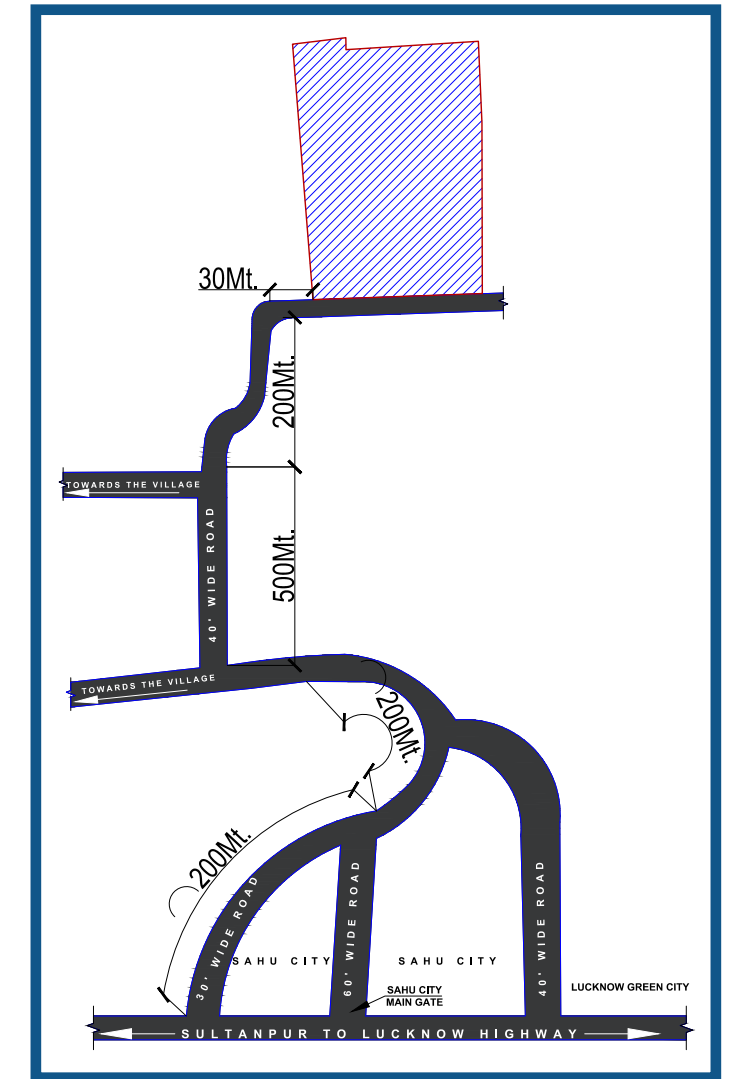

PLOT AREA = 223941.89 Sq.Ft.
ROAD AREA = 64977.69 Sq.Ft.

TO LUCKNOW

TO SULTANPUR

The Palm Town

BUILD YOUR DREAMS

To Lucknow

Gossai Ganj

Sultanpur Road

Walmart, Ansal Township, Amul Dairy, Jalsa Resort, Medanta Hospital, New Jail

To Mohanlal Ganj

Actual Site Pictures

Raibareli Road

Raibareli Road