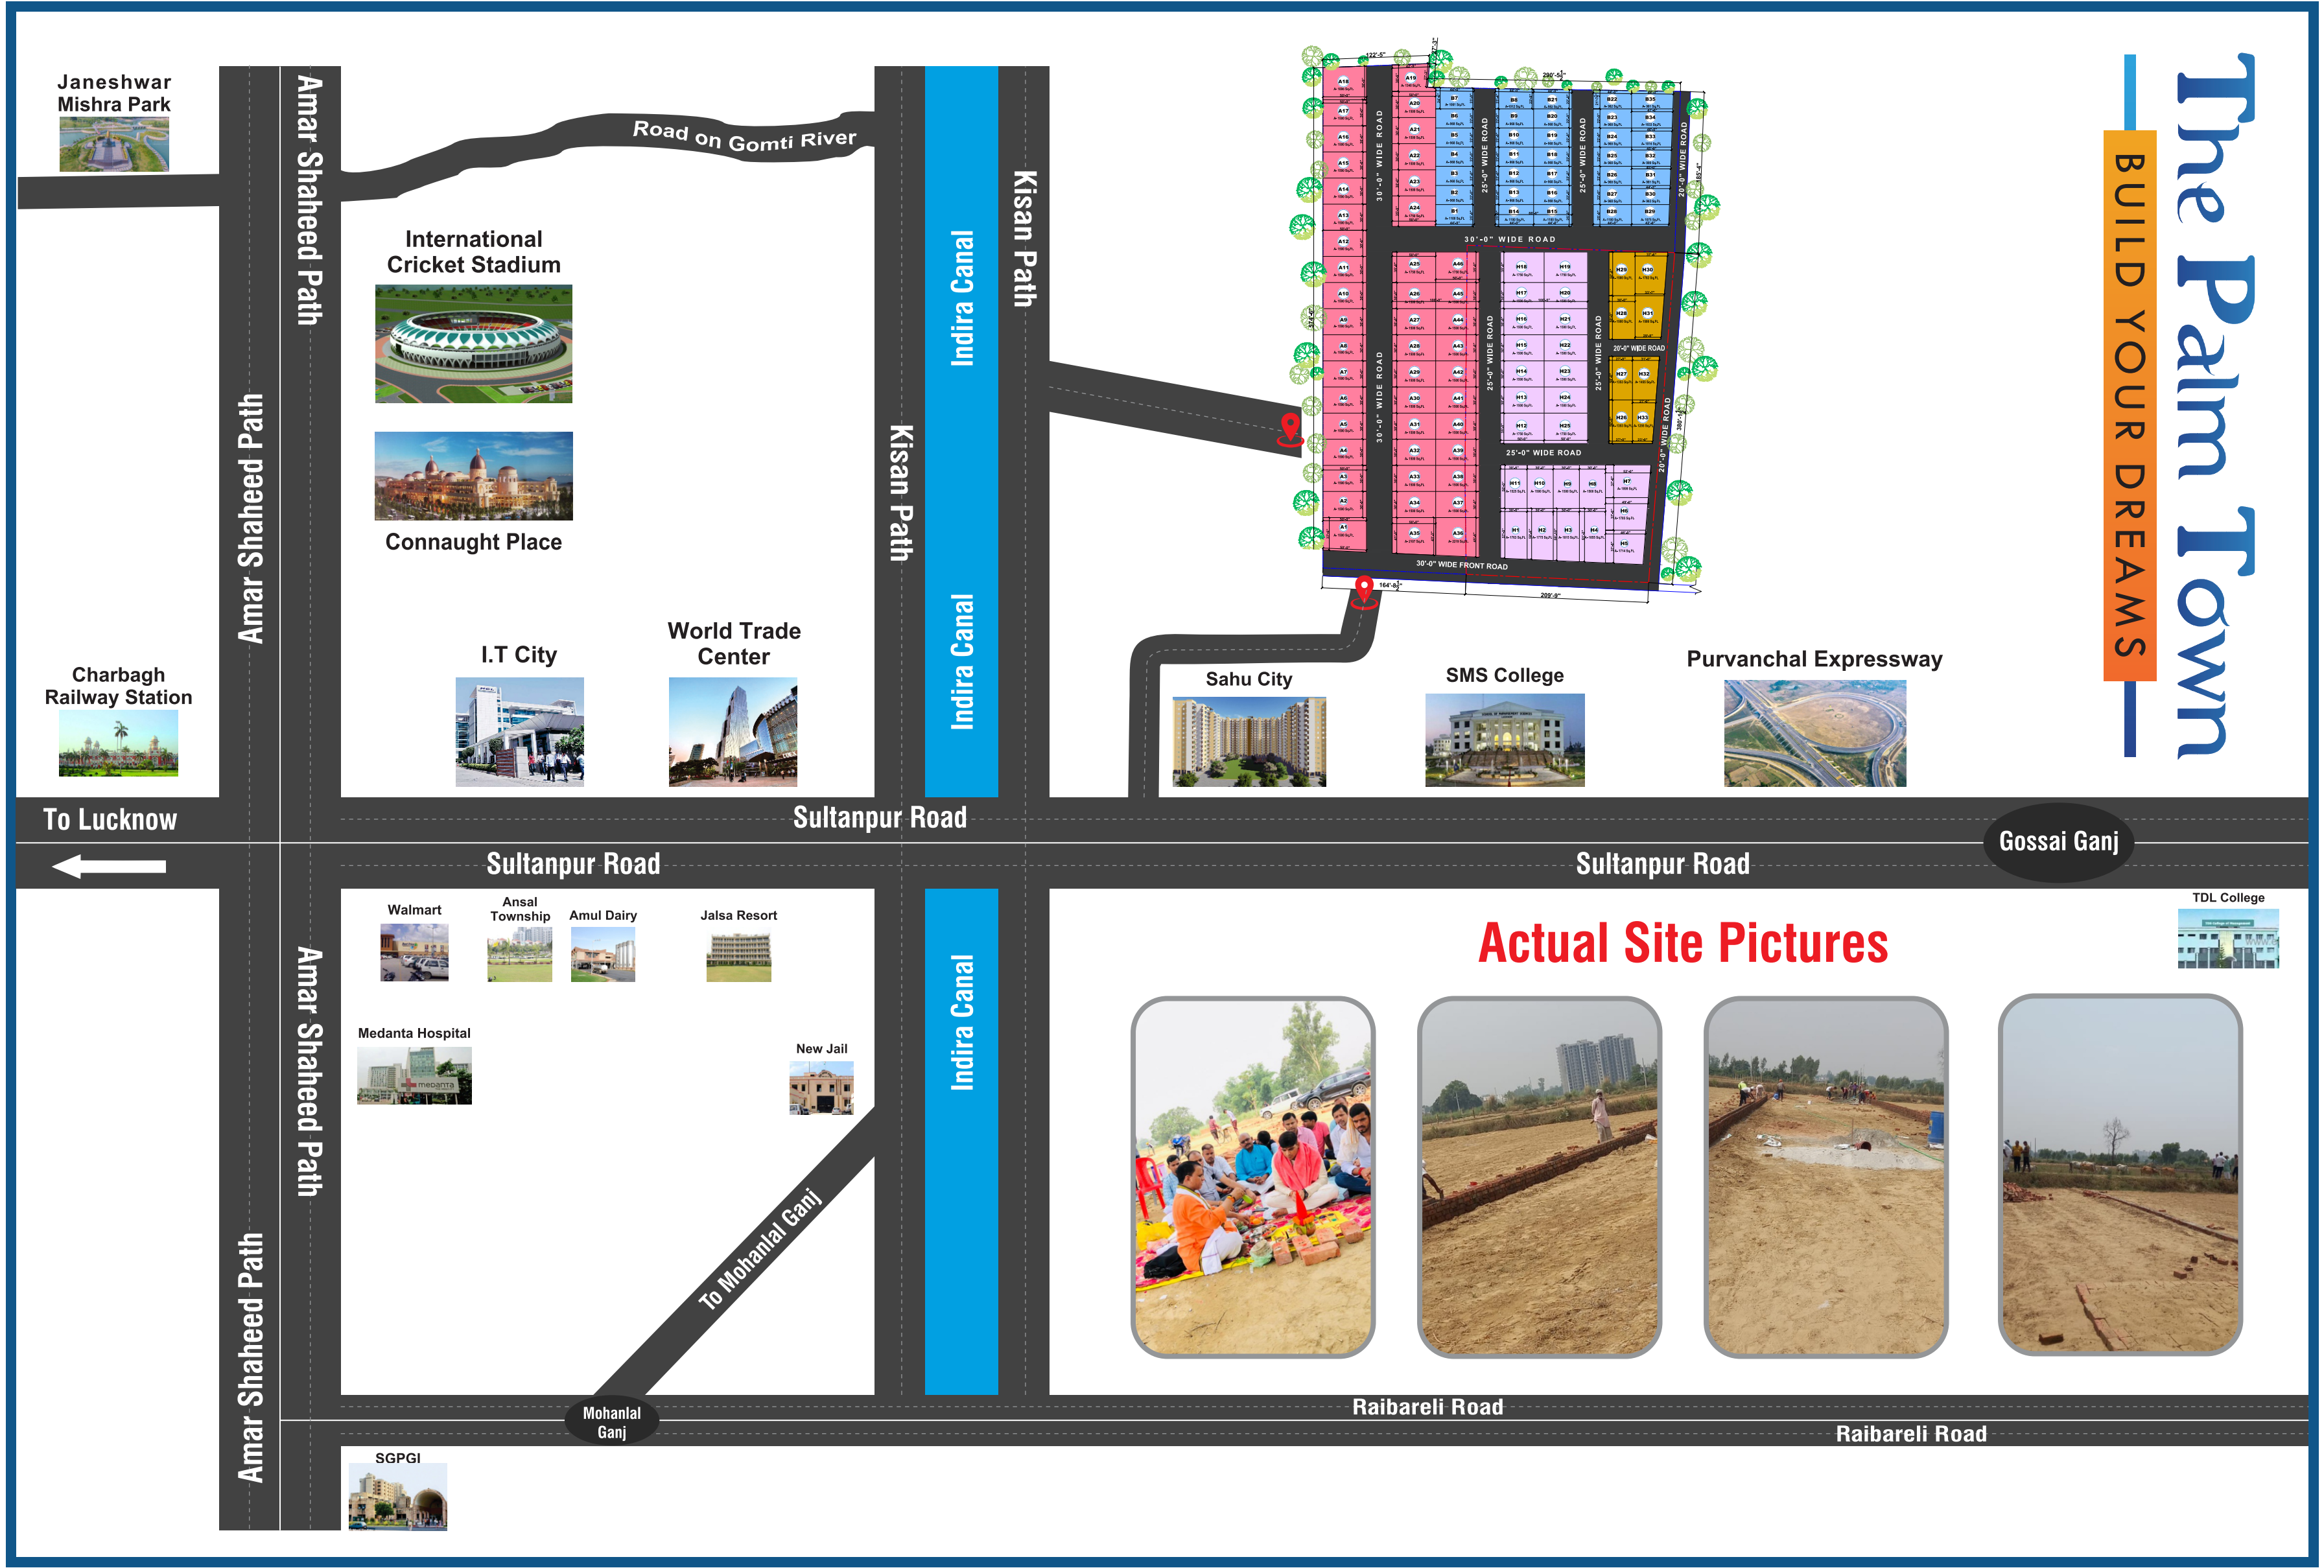

PLOT AREA = 223941.89 Sq.Ft.
ROAD AREA = 64977.69 Sq.Ft.

TO LUCKNOW

TO SULTANPUR

The Palm Town

BUILD YOUR DREAMS

To Lucknow

Gossai Ganj

Sultanpur Road

Walmart, Ansal Township, Amul Dairy, Jalsa Resort, Medanta Hospital, New Jail

To Mohanlal Ganj

Actual Site Pictures

Raibareli Road

Raibareli Road